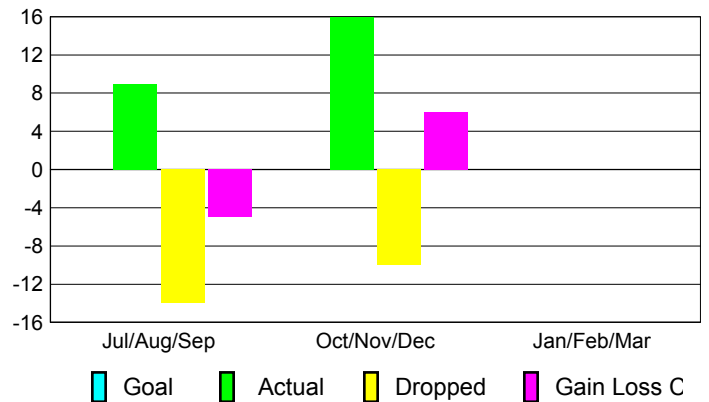

Club Results 2012-2013

Goal, New, Dropped, Gain/Loss

Comparison of Club Gain/Loss

Current Year Compared to the Previous Year

YTD Status Quo Clubs 2012-2013

Status Quo Clubs Compared to Status Quo Members

MEMBERSHIP

Membership Results
2012-2013

Membership
2011-2012

Month	Net Memb Goal	Actual New Memb	Actual Dropped Memb	Gain/Loss of Memb	Gain/Loss of Memb
Jul/Aug/Sep	0	9	-14	-5	-10
Oct/Nov/Dec	0	16	-10	6	-1
Jan/Feb/Mar	0				-22
Totals	0	25	-24	1	-33

Membership Results 2012-2013

Goal, New, Dropped, Gain/Loss

Comparison of Membership Gain/Loss

Current Year Compared to the Previous Year

Gender Comparison 2012-2013

Jul/Aug/Sep

Oct/Nov/Dec

Jan/Feb/Mar